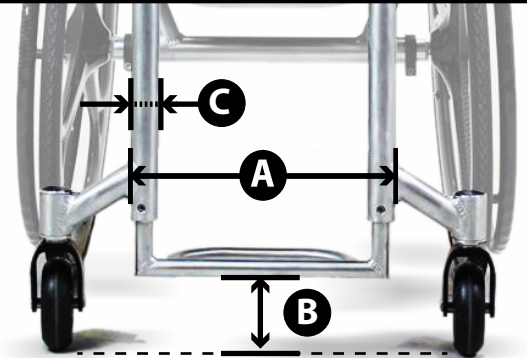

Date:

SERIAL NUMBER:

ORDER FORM

Date:

SERIAL NUMBER:

WHEELCHAIR DETAILS

BRAND:

MODEL:

A FOOTREST OUTSIDE WIDTH (cm)

B FOOTREST HEIGHT (cm)

C MAIN TUBE FRAME DIAMETER (cm)

STREET JET CONFIGURATIONS

Included in all StreetJET models
the best components and
high quality materials:

MATERIAL: Aluminium AL 7020
DISPLAY: Multifunction LCD, 5 speed settings.
BRAKES: Shimano disk brake 160 / 180 mm.
FENDER: Carbon fiber.
HANDLEBAR: Aluminium Handlebar.
Adjustable in height, depth and angle.
CONNECTION: JET FIX CONNECTION
SUPPORT: Stand.